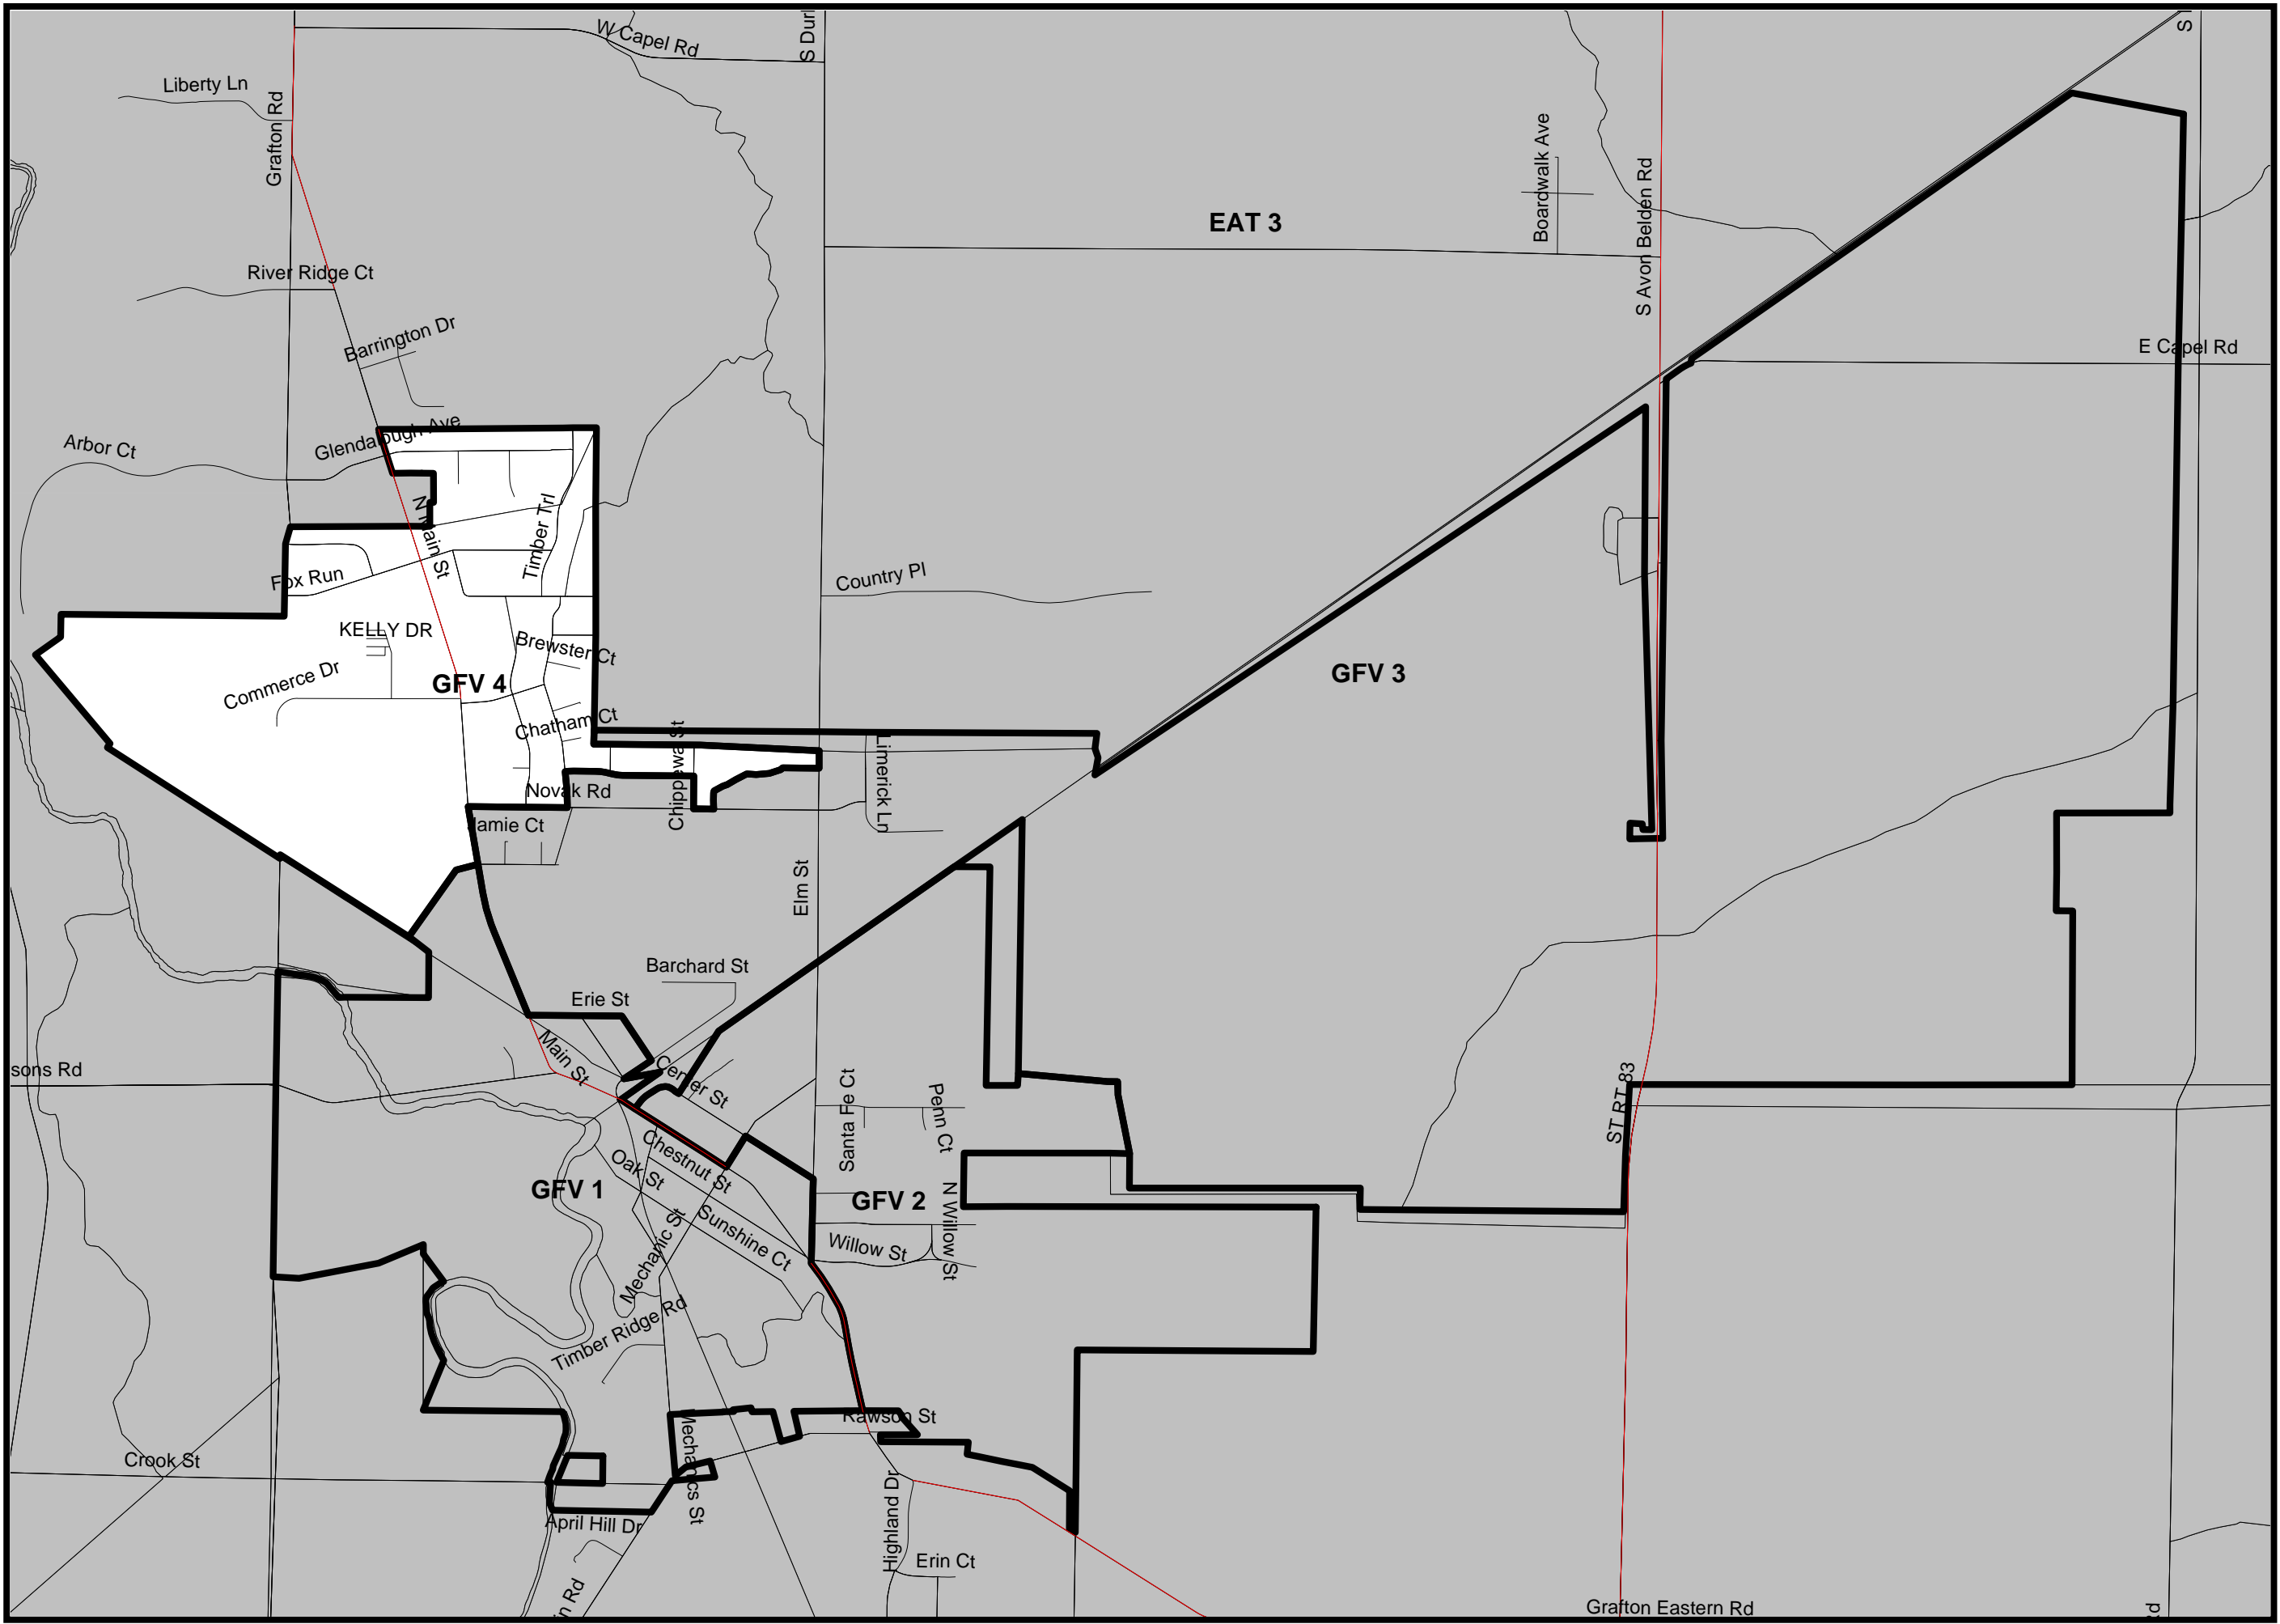

Grafton Village Ward 4

Prepared by: Lorain County Board of Elections
Paul R Adams - Director
Election Operations - June, 2016