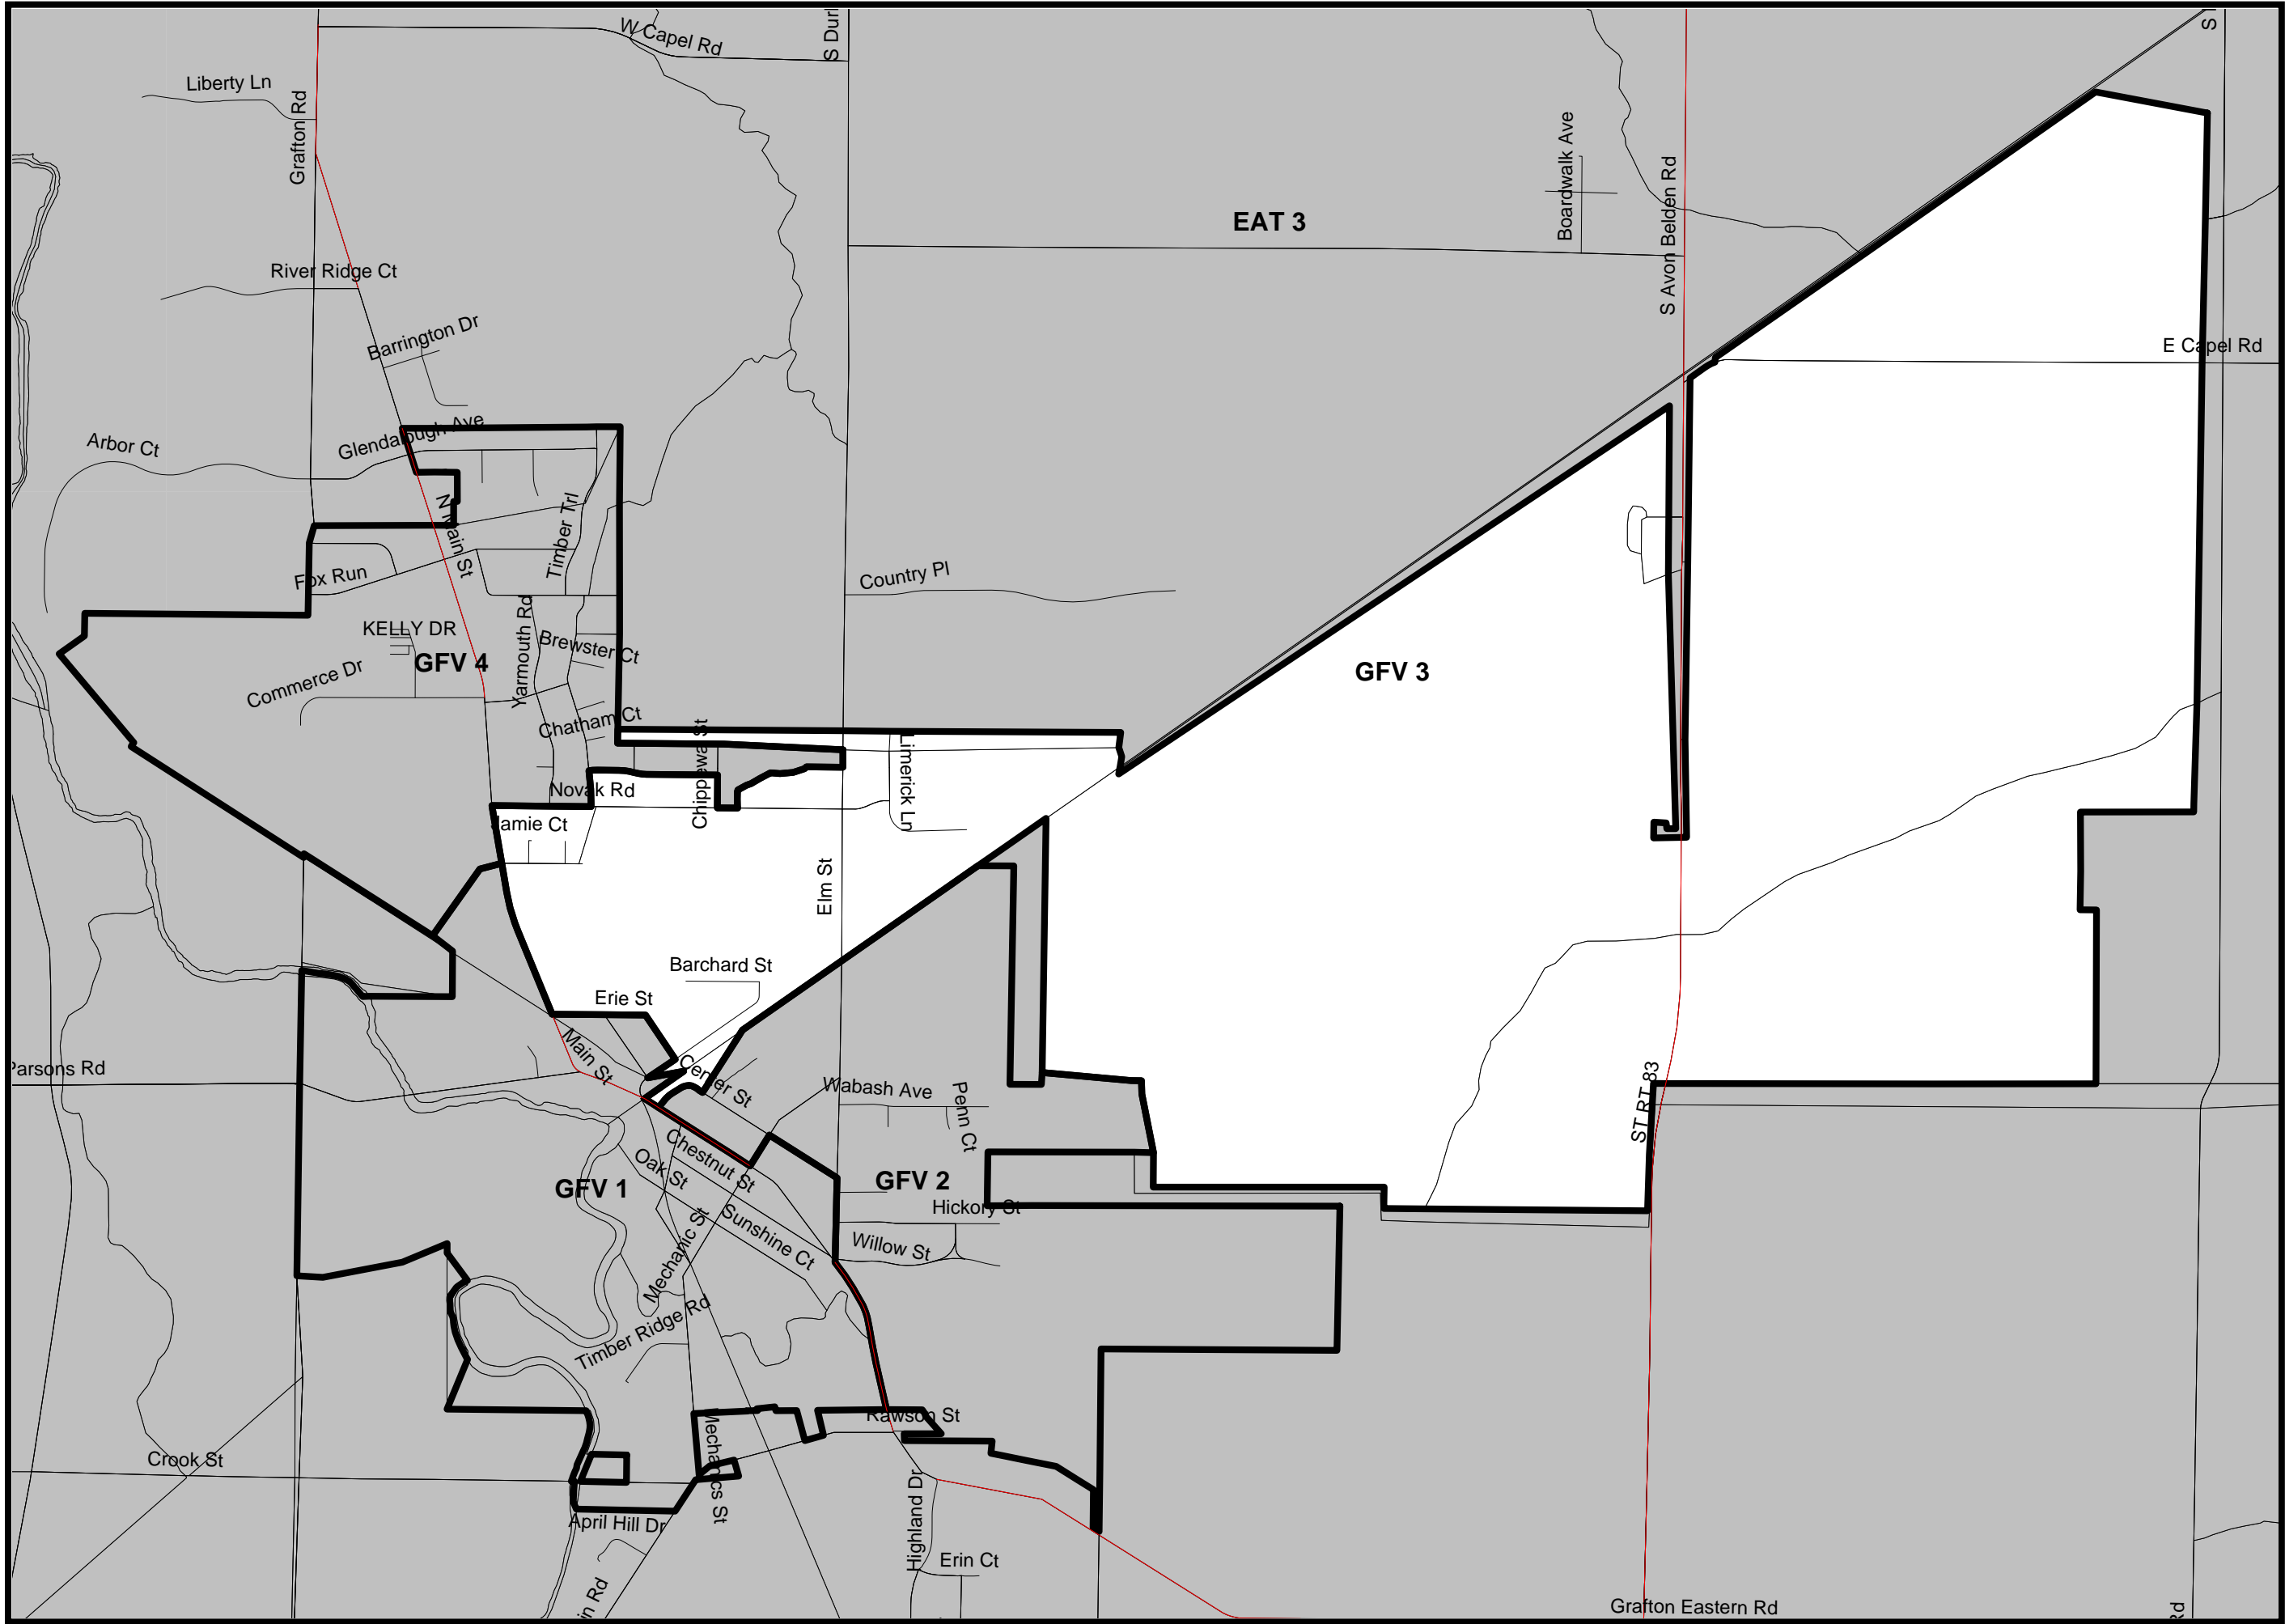

Grafton Village Ward 3

Prepared by: Lorain County Board of Elections
Paul R Adams - Director
Election Operations - June, 2016