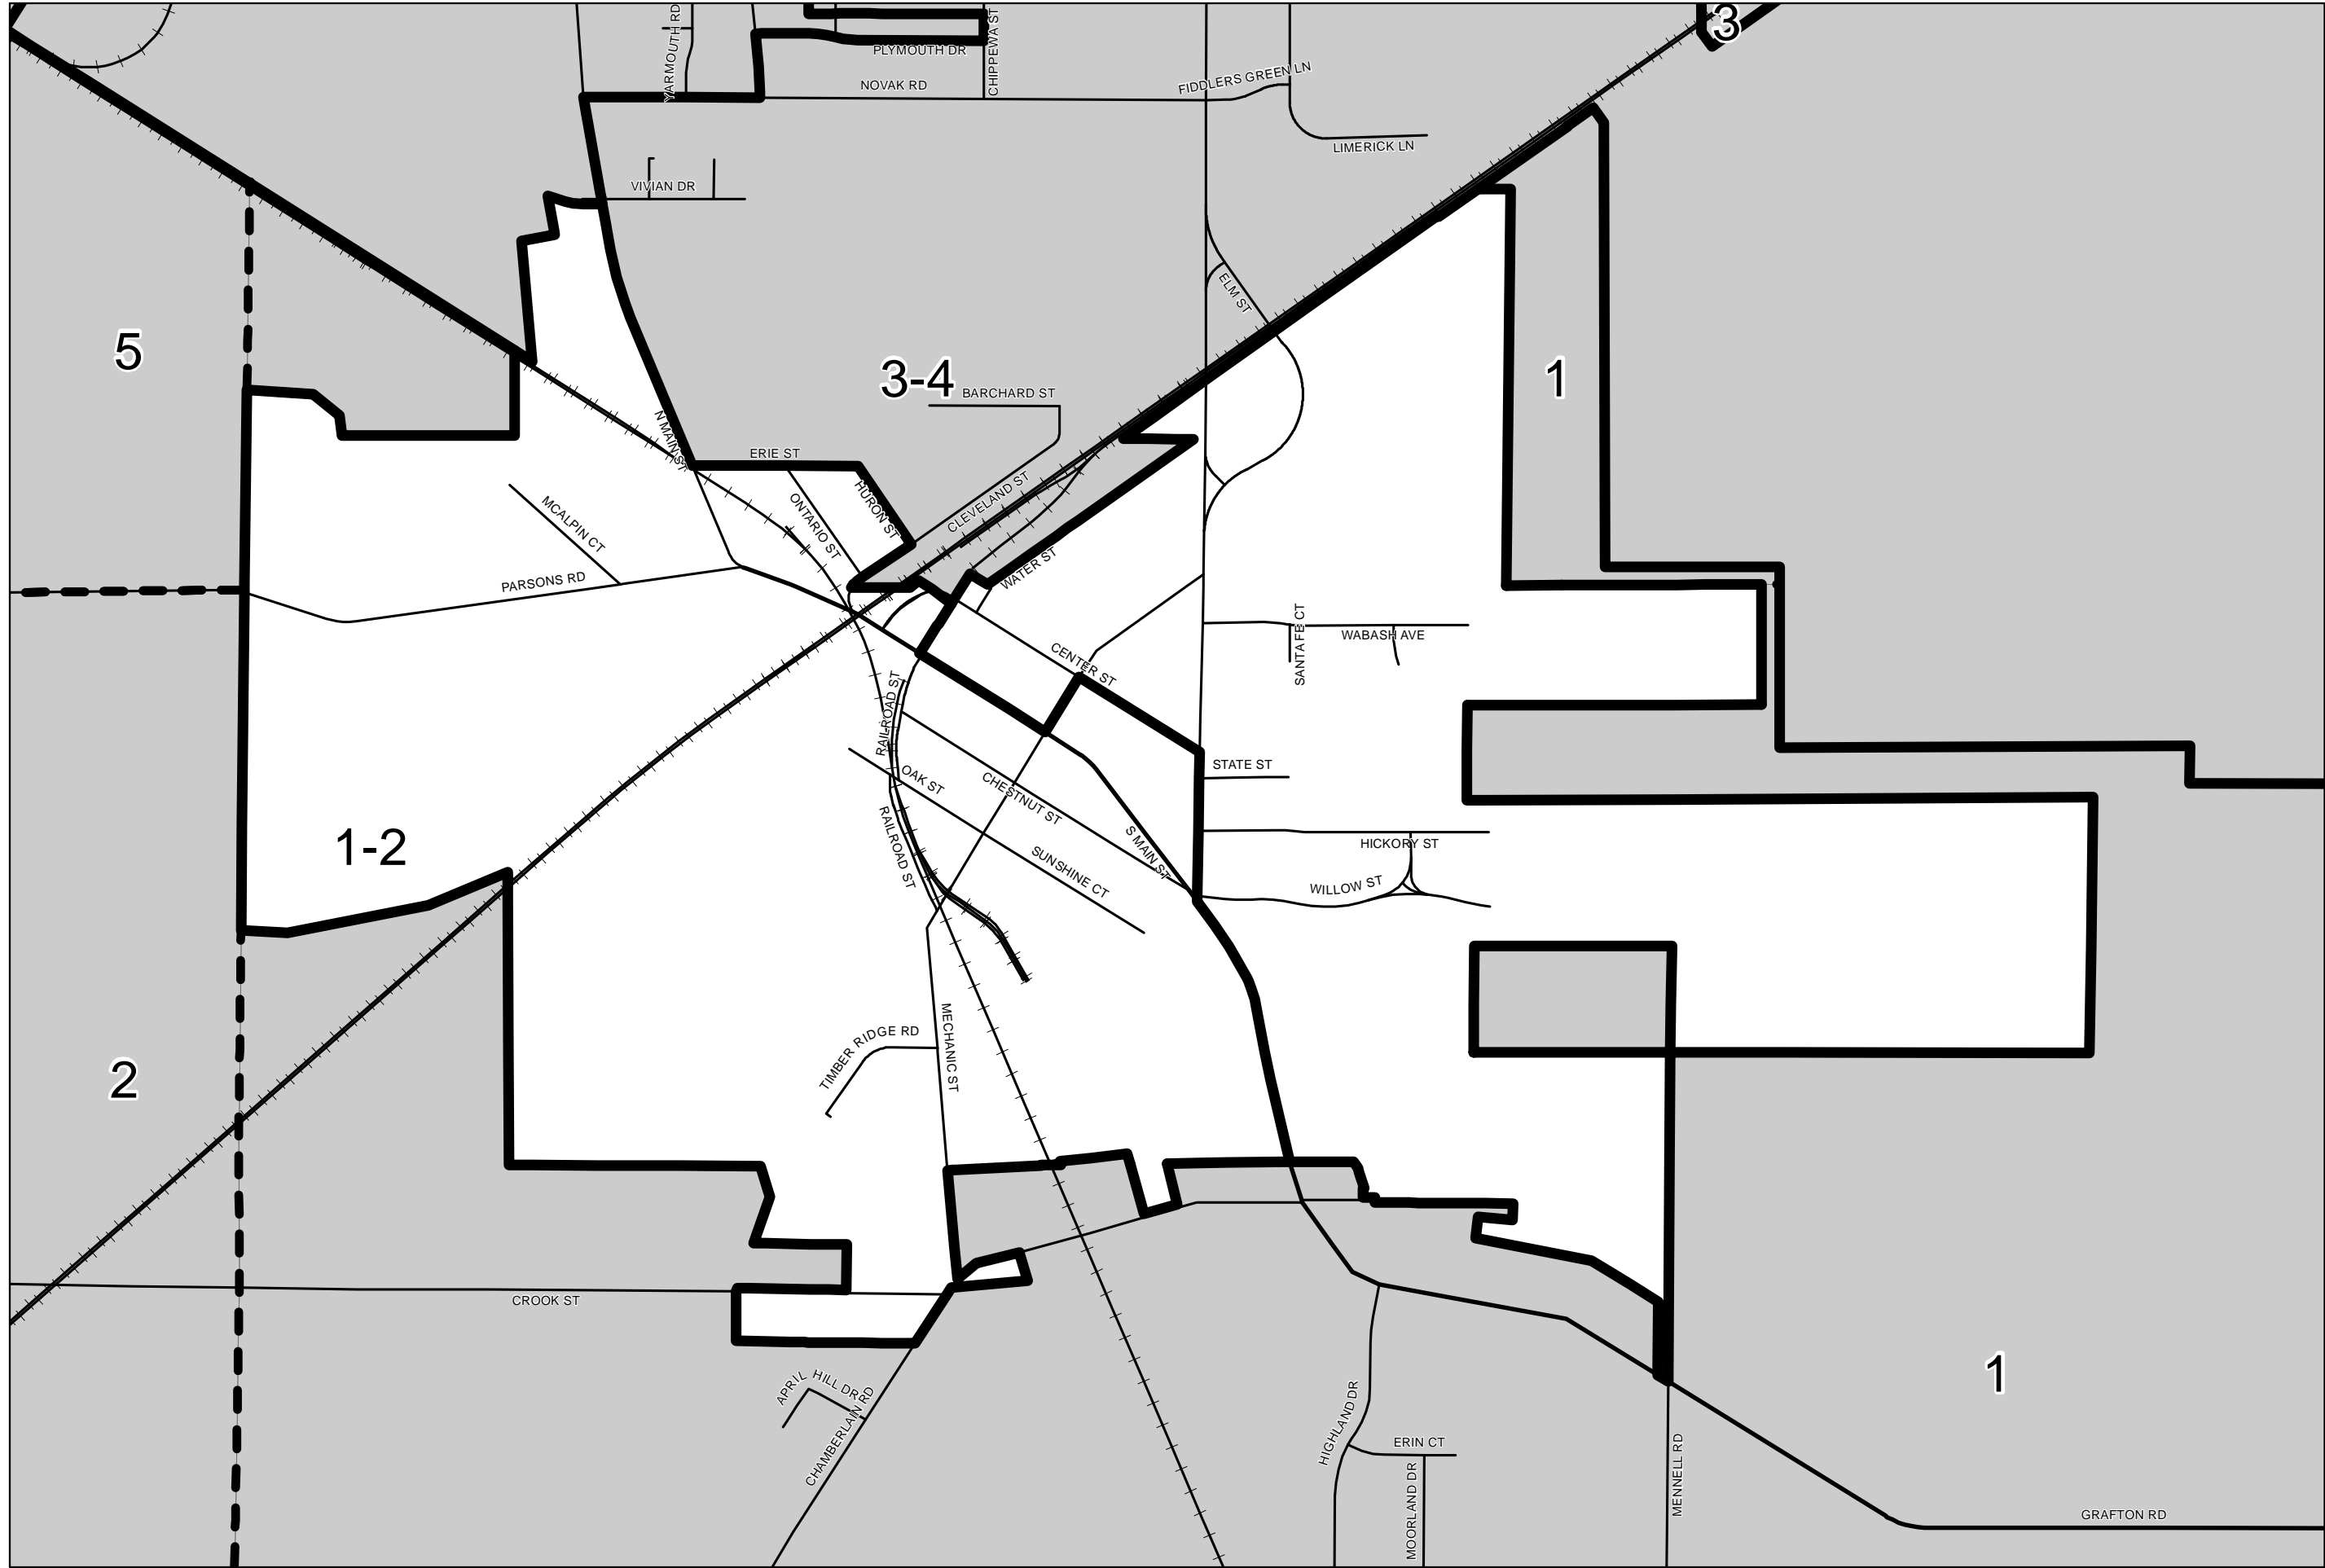

Grafton Village

Prepared by: Lorain County Board of Elections
Paul R Adams - Director
Election Operations - May, 2016

**Precinct: GRAFTON VIL #11/#2
Ward Boundaries & Voting Precincts**

Prepared by: Lorain County Auditor - Mark R. Stewart
Source: GIS Department - September 2011 Lorain County Board of Elections

**Precinct: GRAFTON VIL #3/#4
Ward Boundaries & Voting Precincts**

Prepared by:
Lorain County Auditor - Mark R. Stewart
GIS Department - September 2011

Source:
Lorain County Board of Elections

Grafton Village Ward 1