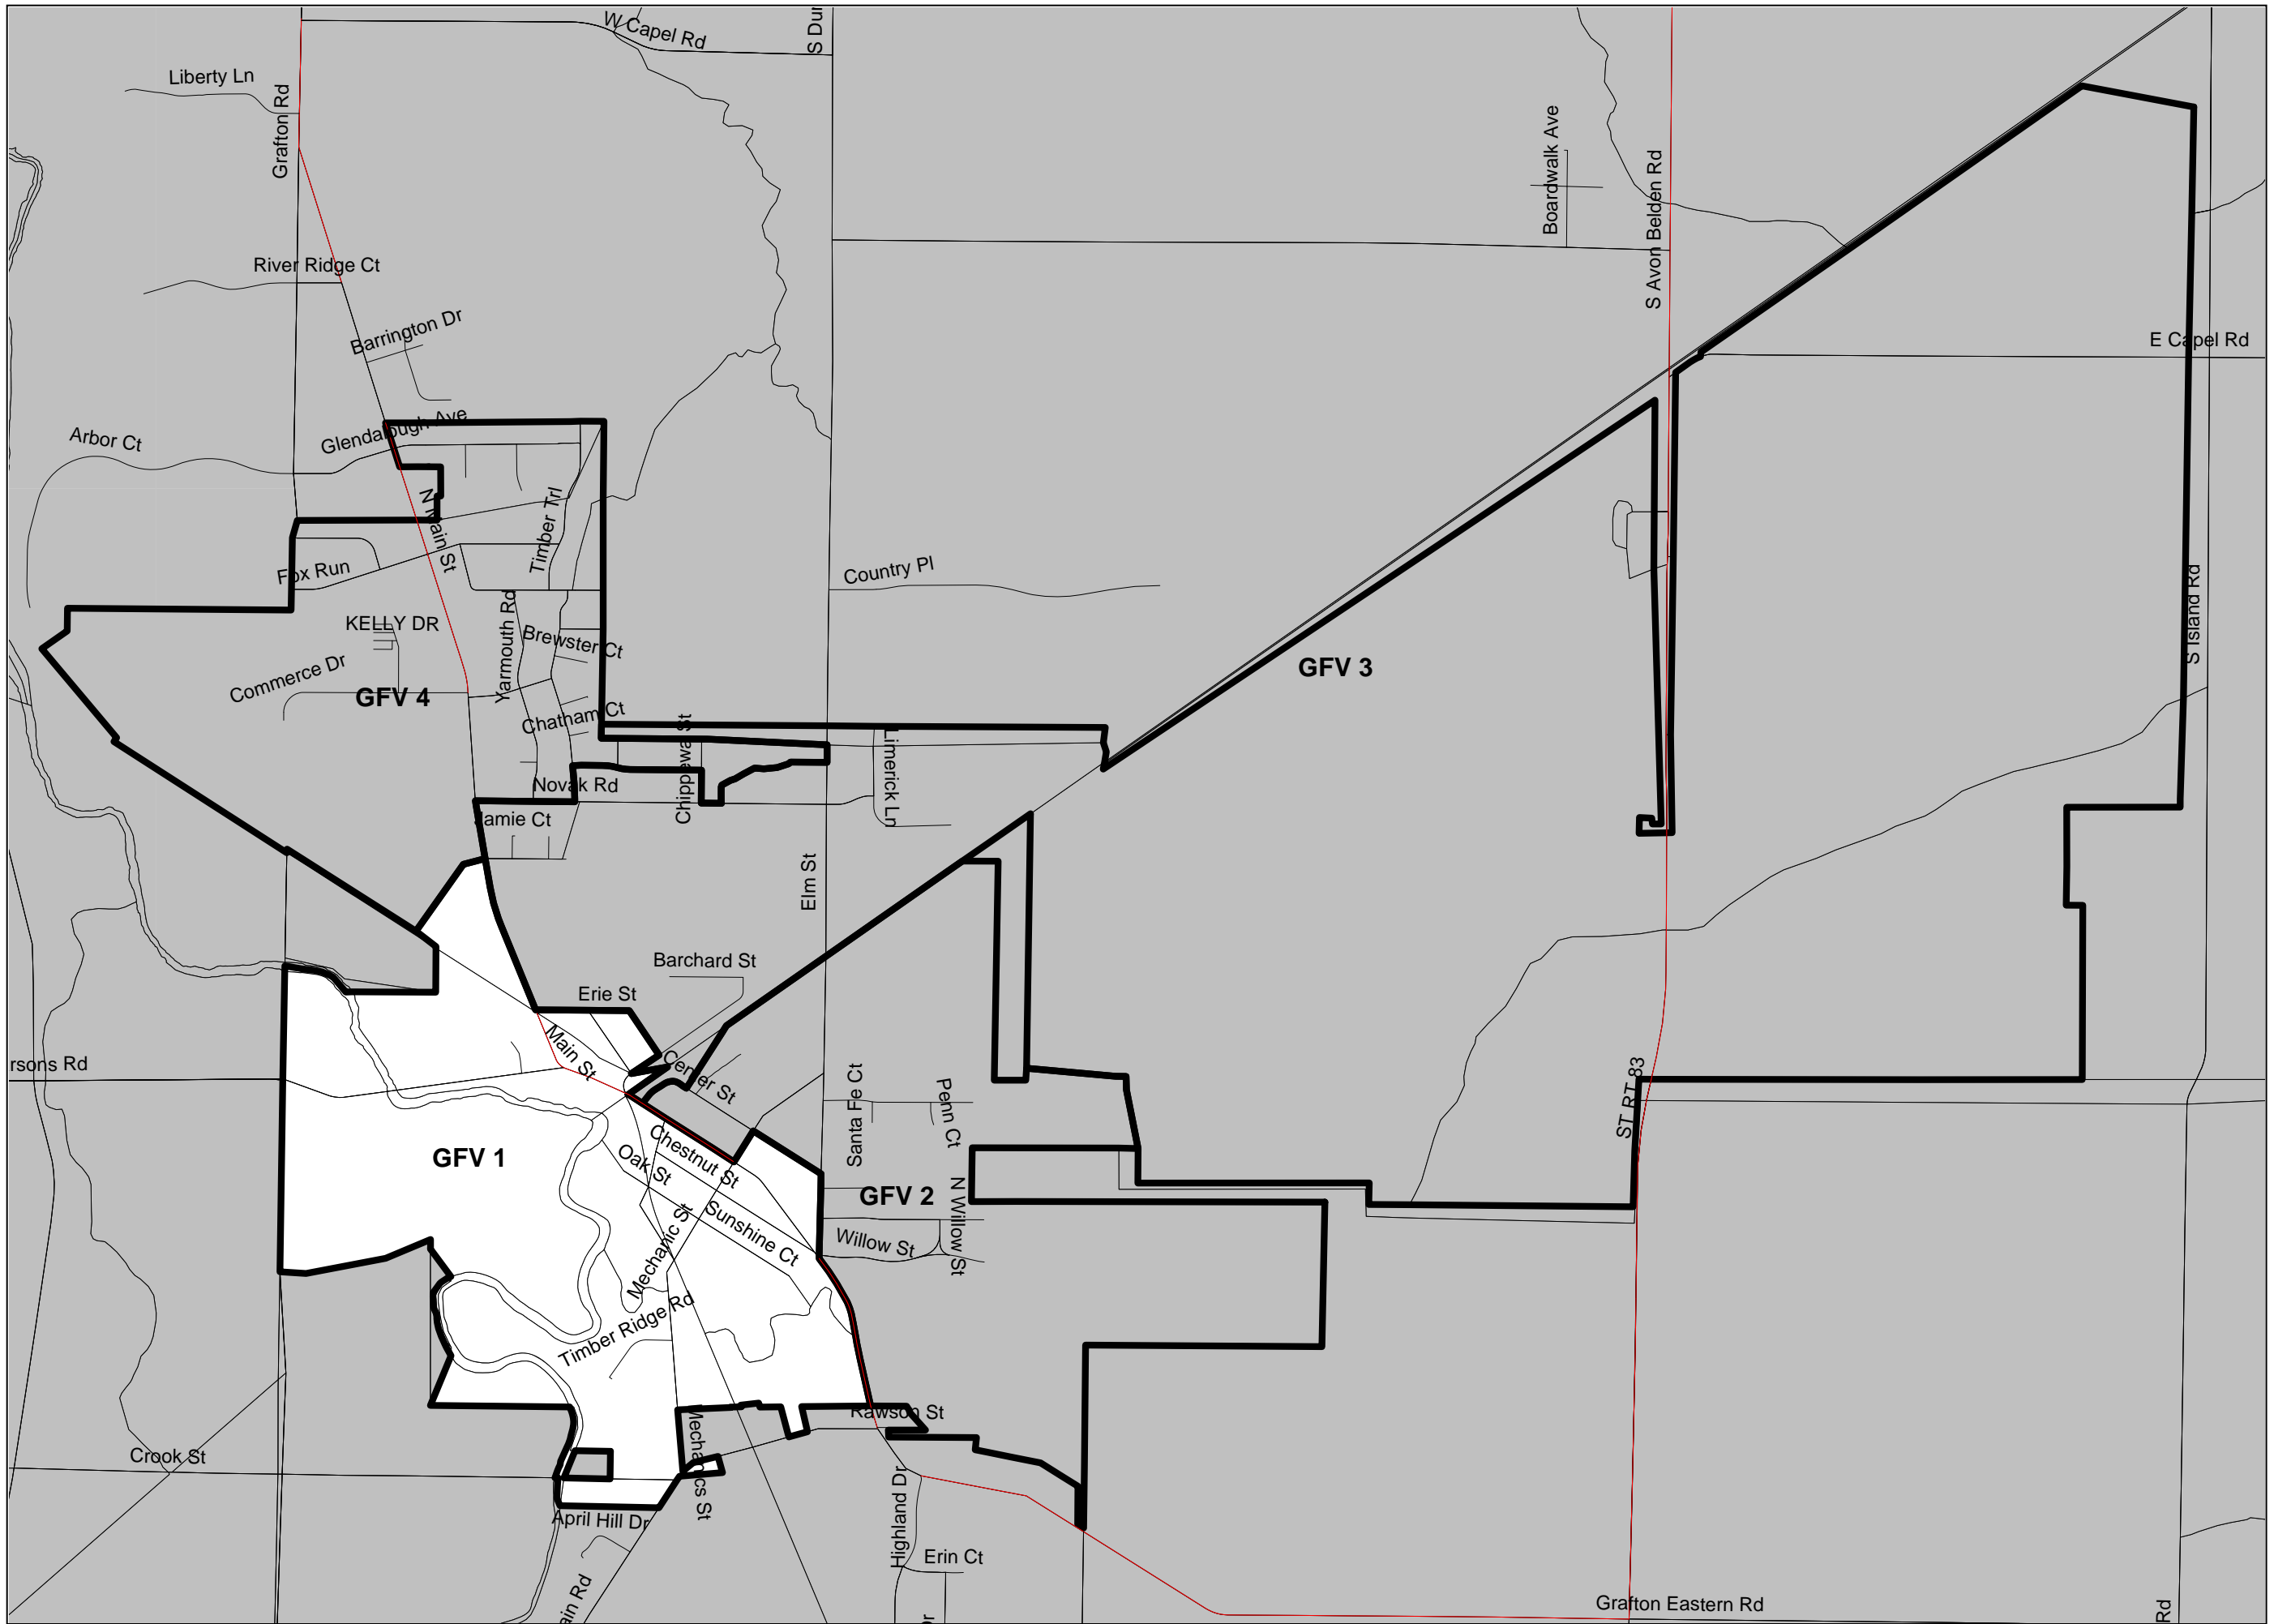

Grafton Village

Prepared by: Lorain County Board of Elections
Paul R Adams - Director
Election Operations - May, 2016

**Precinct: GRAFTON VIL #11/#2
Ward Boundaries & Voting Precincts**

Prepared by: Lorain County Auditor - Mark R. Stewart
Source: GIS Department - September 2011 Lorain County Board of Elections

**Precinct: GRAFTON VIL #3/#4
Ward Boundaries & Voting Precincts**

Prepared by:
Lorain County Auditor - Mark R. Stewart
GIS Department - September 2011

Source:
Lorain County Board of Elections

Grafton Village Ward 1