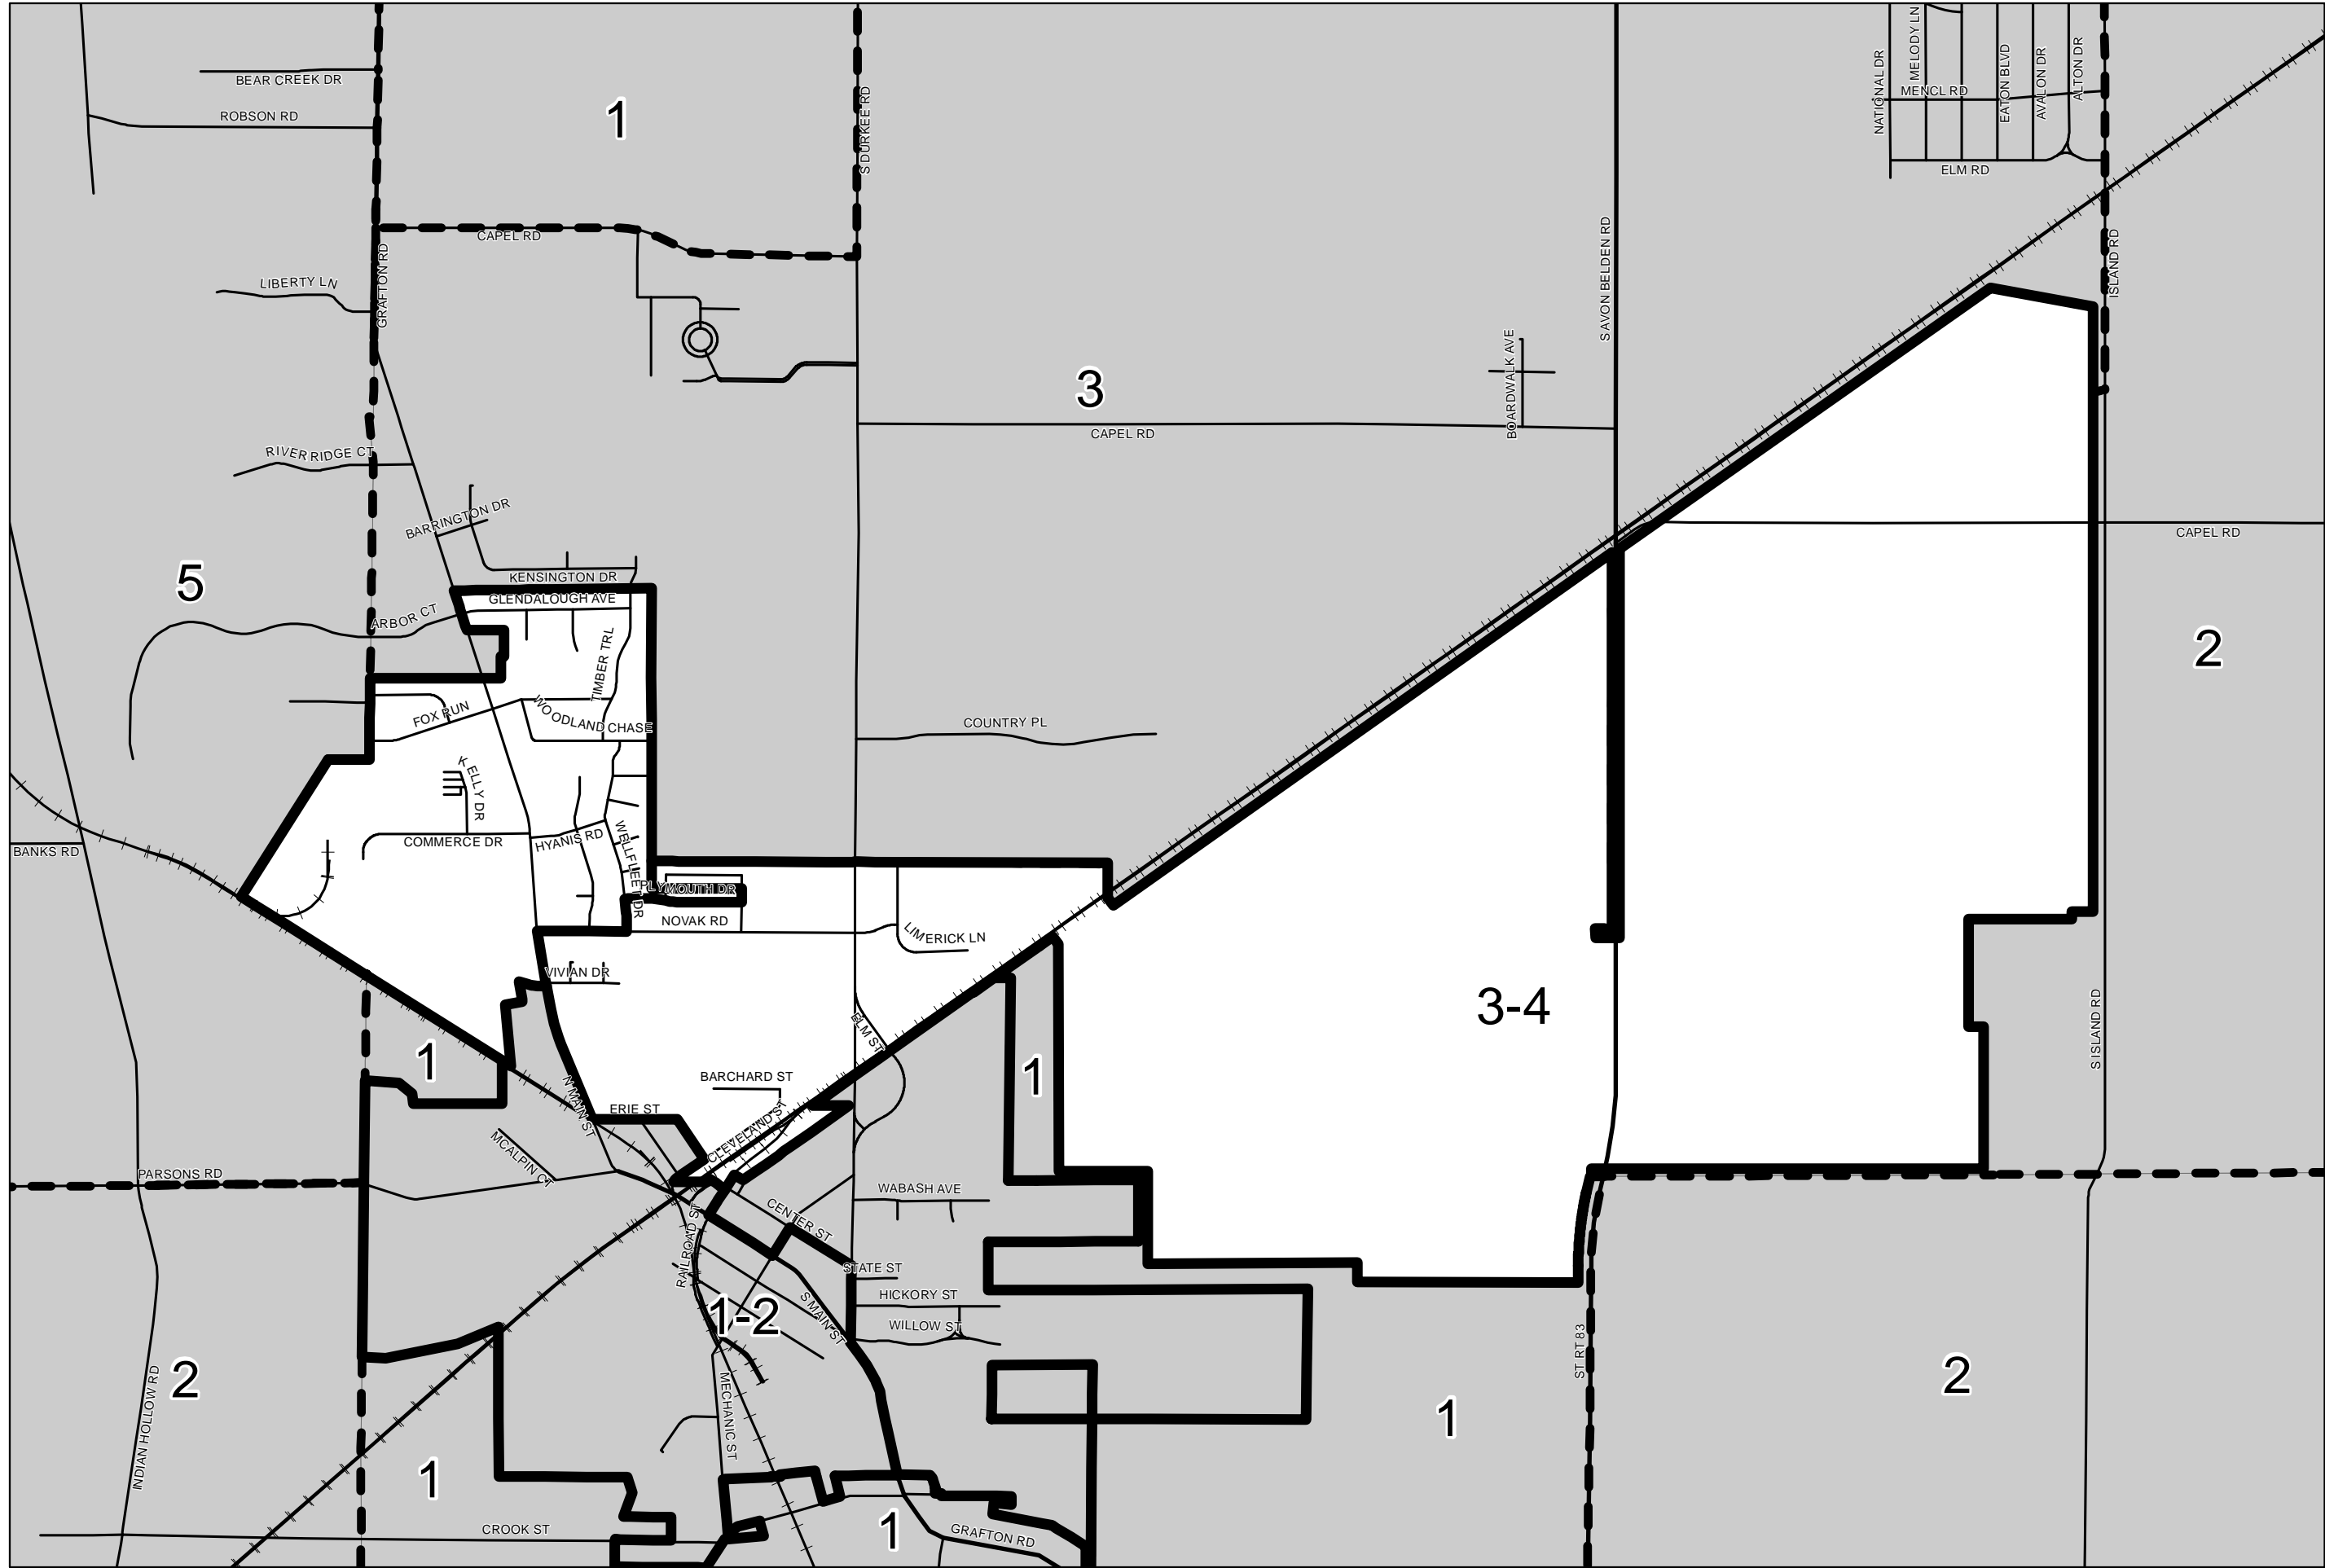

Grafton Village

Prepared by: Lorain County Board of Elections
Paul R Adams - Director
Election Operations - May, 2016

**Precinct: GRAFTON VIL #11/#2
Ward Boundaries & Voting Precincts**

Prepared by: Lorain County Auditor - Mark R. Stewart
Source: GIS Department - September 2011 Lorain County Board of Elections

**Precinct: GRAFTON VIL #3/#4
Ward Boundaries & Voting Precincts**

Prepared by:
Lorain County Auditor - Mark R. Stewart
GIS Department - September 2011

Source:
Lorain County Board of Elections

Grafton Village Ward 1